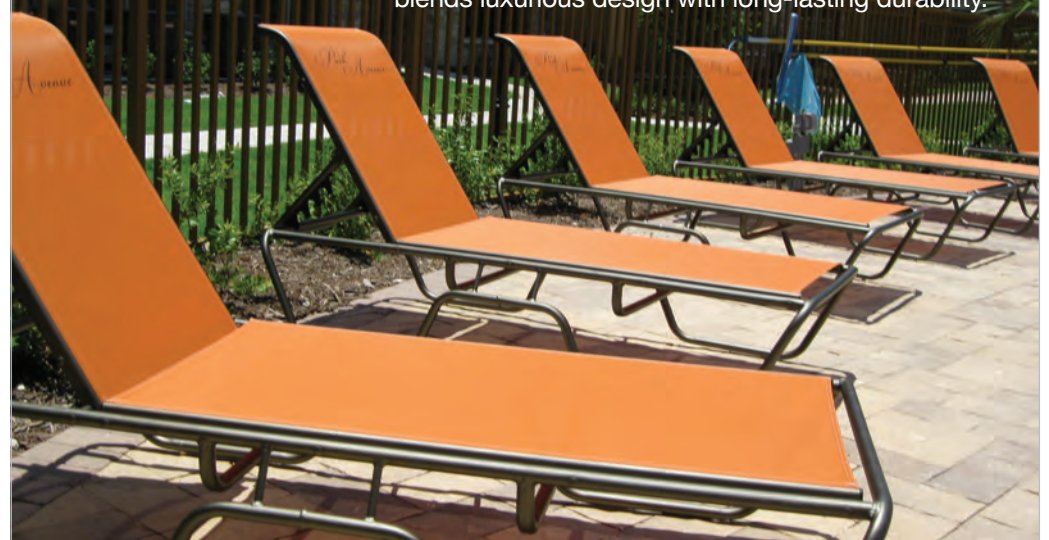

product features

- ◆ 1" round tube with 0.080" wall
- ◆ Available in cross weave, sling fabric, and vinyl strap (see page 45-47)
- ◆ Stackable dining chair, sand chairs, chaise lounges and high chaise lounges
- ◆ Hand-crafted in the USA
- ◆ 15-year warranty
- ◆ Recyclable

2207S

Dimensions (W x D x H):
26" x 29" x 50"
Seat Height: 30"

sand chair

2204S

Dimensions (W x D x H):
23" x 30.5" x 26"
Seat Height: 10"

classic

Treat your guests to the classic outdoor comfort of our Sundance design. This outdoor furniture is crafted with 1" aluminum tubing, making it a piece that blends luxurious design with long-lasting durability.

chaise lounge

2208S

Dimensions (W x D x H):
29" x 77" x 37"
Seat Height: 13"

high chaise lounge

2208HDS

Dimensions (W x D x H):
29" x 77" x 40"
Seat Height: 17"